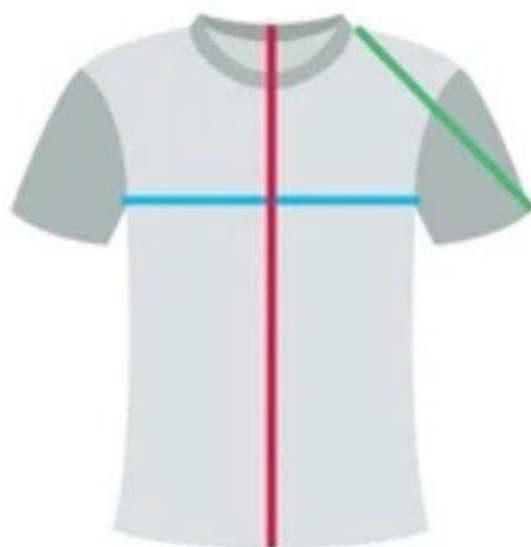

Nike Park VII Jersey

SIZING GUIDE

Nike Park VII Jersey
A1035905

How To Measure for the Perfect Fit:

CHEST ACROSS:
Measure from armpit to armpit
*For chest circumference of item - double chest across measurement

SLEEVE:
Measure from bottom on neck to fullest length of sleeve

LENGTH:
Measure from top of collar to bottom of front hem

YOUTH

ADULT

SIZE	CHEST ACROSS	SLEEVE	LENGTH
XXS	N/A	N/A	N/A
XS	14	9	21
S	14.5	10.5	21.5
M	15.5	11	23
L	17	12	24.5
XL	18.5	13	26

XS	N/A	N/A	N/A
S	18	14	28
M	19	14	29
L	21	15	30
XL	23	15	30.5
XXL	25	16	31

*All measurements are in inches.